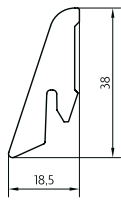

Quality before quantity

In order to ensure our customers the greatest possible degree of flexibility, minimum quantities are individually agreed upon with each customer according to their own needs. MDF laminate mouldings are available in standard lengths of 240 cm. Custom lengths are also available upon request.

VARIETY IN FORM AND FUNCTION

PEDROSS MDF laminate mouldings are available in a variety of different profiles – from discrete and plain to bold and expressive floor mouldings, we offer the perfect match for all styles of interior design. We also provide reducers, T-mouldings and edge profiles for floors as well as stair profiles.

FOR THE PERFECT ENDING

The end pieces as well as inner corner and outer corner pieces are made to fit PEDROSS board profiles 6003, 6019 and 6030, ensuring the perfect final results. These pre-shaped elements are simply placed onto the ends of the skirting boards – no mitre cut necessary. Many different design options are available: Plain, painted or printed with wood grain decors, colours made to match the standard wood tones available from PEDROSS.

6066

6088

6082

6058

6090

6060

6338

6079

6064