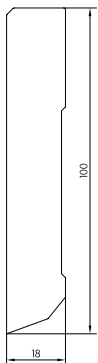

## Quality before quantity

In order to ensure our customers the greatest possible degree of flexibility, minimum quantities are individually agreed upon with each customer according to their own needs. MDF laminate mouldings are available in standard lengths of 240 cm. Custom lengths are also available upon request.

Skirting boards

**6048**

Skirting boards

**5535**

**6077**

**5911**

CUBICA

**6053**

**6054**

**6360**

**6055**

**5912**

CUBICA

**6361**

**5913**

**6118**

**6116**

**6119**

Quadrants

**6073**

**6111**

Angle