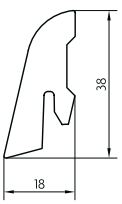

Quality before quantity

In order to ensure our customers the greatest possible degree of flexibility, minimum quantities are individually agreed upon with each customer according to their own needs. MDF laminate mouldings are available in standard lengths of 240 cm. Custom lengths are also available upon request.

VARIETY IN FORM AND FUNCTION

PEDROSS MDF laminate mouldings are available in a variety of different profiles – from discrete and plain to bold and expressive floor mouldings, we offer the perfect match for all styles of interior design. We also provide reducers, T-mouldings and edge profiles for floors as well as stair profiles.

FOR THE PERFECT ENDING

The end pieces as well as inner corner and outer corner pieces are made to fit PEDROSS board profiles 6003, 6019 and 6030, ensuring the perfect final results. These pre-shaped elements are simply placed onto the ends of the skirting boards – no mitre cut necessary. Many different design options are available: Plain, painted or printed with wood grain decors, colours made to match the standard wood tones available from PEDROSS.

Skirting boards

6066