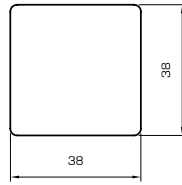

Oak | Spruce
Pine

Angles

0573  20 pic.
28x28 (Inner measurement ca.21x21 mm)
Pine | Spruce

0575  10 pic.
35x35 (Inner measurement ca.28x28 mm)
Pine | Spruce

Sauna profiles

0700  5 pic.
27x60 mm
Ayous/Abachi

6493  5 pic.
27x85 mm
Ayous/Abachi

Pipe coverings

0901  5 pic.
28x80 mm
Ayous/Abachi | White

0902  5 pic.
28x80 mm
Ayous/Abachi | White

Square profiles

0407  20 pic.
20x20 mm
Beech | Oak | Pine

0408  10 pic.
24x24 mm
Pine