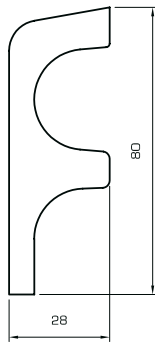

Angles

0573 20 pic.
28x28 (Inner measurement ca.21x21 mm)
Pine | Spruce

0575 10 pic.
35x35 (Inner measurement ca.28x28 mm)
Pine | Spruce

Sauna profiles

0700 5 pic.
27x60 mm
Ayous/Abachi

6493 5 pic.
27x85 mm
Ayous/Abachi

Pipe coverings

0901 5 pic.
28x80 mm
Ayous/Abachi | White

0902 5 pic.
28x80 mm
Ayous/Abachi | White

Square profiles

0407 20 pic.
20x20 mm
Beech | Oak | Pine

0408 10 pic.
24x24 mm
Pine