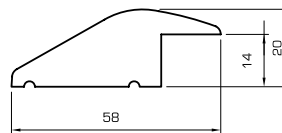

Half round profiles

Angle

T-bars

5710  6 pic.
58x21/14 mm
Beech | Oak

5732  6 pic.
57x24/19 mm
Beech | Oak

Profiled skirtings

Reducers

5726  6 pic.
58x22/14 mm
Beech | Oak