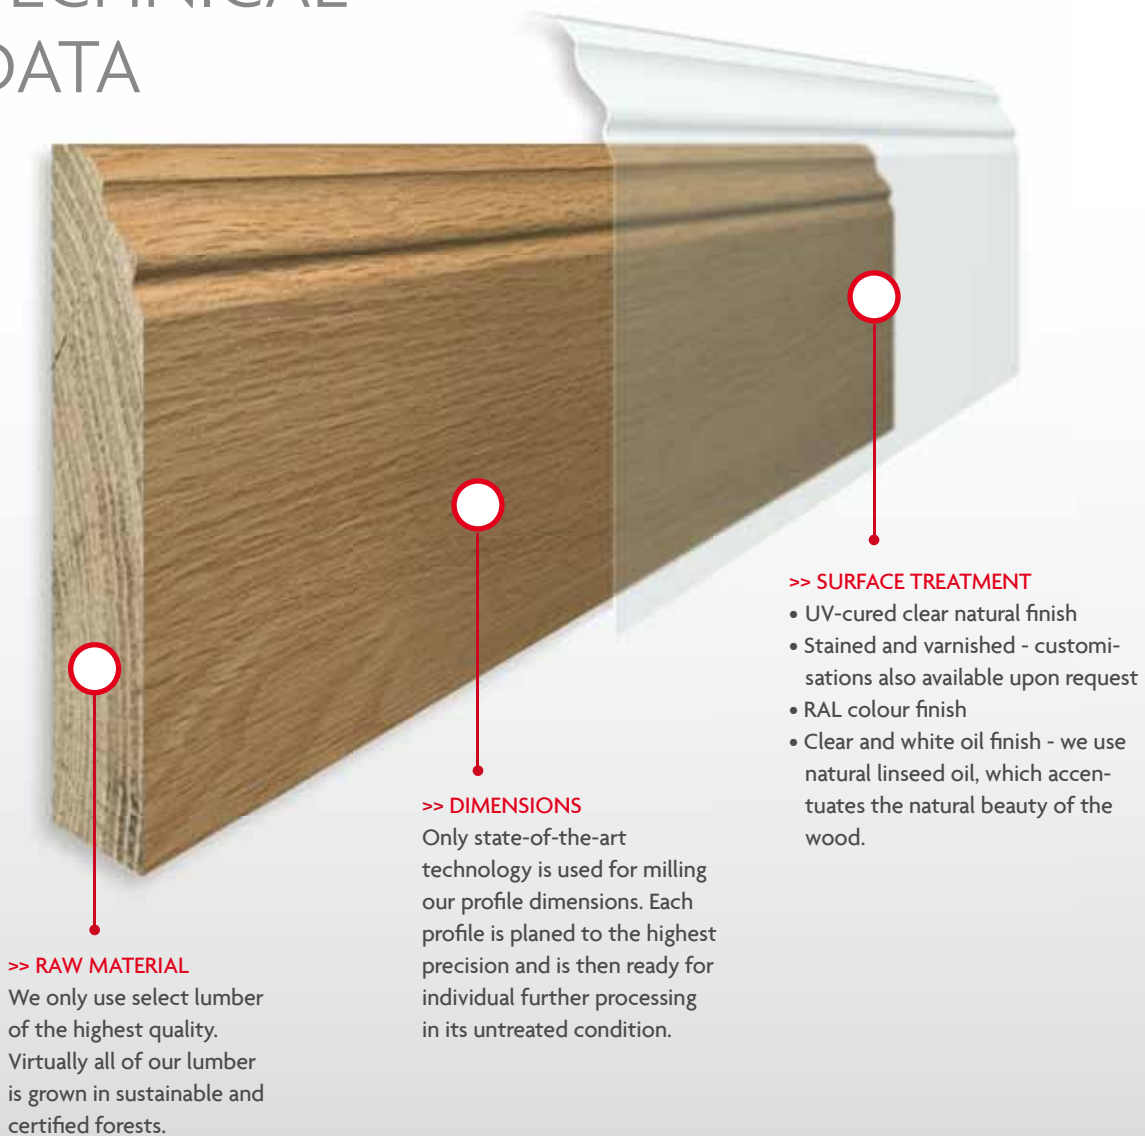

TECHNICAL DATA

>> RAW MATERIAL

We only use select lumber of the highest quality. Virtually all of our lumber is grown in sustainable and certified forests.

>> DIMENSIONS

Only state-of-the-art technology is used for milling our profile dimensions. Each profile is planed to the highest precision and is then ready for individual further processing in its untreated condition.

>> SURFACE TREATMENT

- UV-cured clear natural finish
- Stained and varnished - customisations also available upon request
- RAL colour finish
- Clear and white oil finish - we use natural linseed oil, which accentuates the natural beauty of the wood.