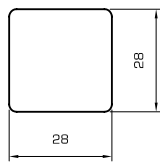

Oak | Spruce
Pine

Angles

0573  20 pic.
28x28 (Inner measurement ca.21x21 mm)
Pine | Spruce

0575  10 pic.
35x35 (Inner measurement ca.28x28 mm)
Pine | Spruce

Sauna profiles

0700  5 pic.
27x60 mm
Ayous/Abachi

6493  5 pic.
27x85 mm
Ayous/Abachi

Pipe coverings

0901  5 pic.
28x80 mm
Ayous/Abachi | White

0902  5 pic.
28x80 mm
Ayous/Abachi | White

Square profiles

0407  20 pic.
20x20 mm
Beech | Oak | Pine

0408  10 pic.
24x24 mm
Pine