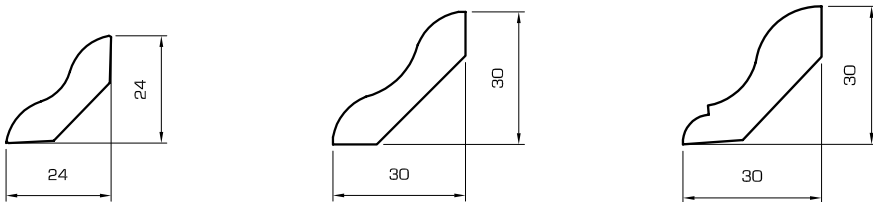

Quality before quantity

In order to ensure our customers the greatest possible degree of flexibility, minimum quantities are individually agreed with each customer according to their own needs.

The solid wood skirting boards are available in **varying lengths** or in the standard length of **270 cm**. Custom lengths are also available upon request

Skirting boards

6274
14x18 mm

 20 pic.

Beech	Oak
Cherry	Pine
Doussie	Sipo/Mahogany
Maple	Spruce

6520
13x22 mm

 20 pic.

Ash	Oak
Beech	Pine
Cherry	Spruce
Iroko	White
Maple	

5400
10x35 mm

 10 pic.

Ash	Maple
Beech	Oak

5689
18x35 mm

 10 pic.

Ash	Maple
Beech	Oak

Skirting boards

0506
24x24 mm

 20 pic.