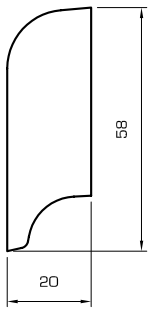

Skirting boards

0492 5 pic.
20x60 mm

Beech Cherry Larch Maple Oak	Oak rustic Pine Sipo/Mahogany Spruce White

0491 10 pic.
10x60 mm

Beech Cherry Maple Oak	Pine Sipo/Mahogany Spruce White

0495 10 pic.
13x60 mm

Beech Maple Oak	Pine Sipo/Mahogany White