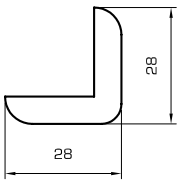

0307 50 pic.
14x14 mm

Beech | Oak
Cherry | Pine
Doussie | Sipo/Mahogany
Maple | Spruce
Walnut

0309 30 pic.
18x18 mm

Beech | Pine
Oak

Scotias

0533 30 pic.
18x18 mm

Oak | Pine

0536 25 pic.
22x22 mm

Oak | Spruce
Pine

Angles

0573  20 pic.
28x28 (Inner measurement ca.21x21 mm)
Pine | Spruce

0575  10 pic.
35x35 (Inner measurement ca.28x28 mm)
Pine | Spruce

Sauna profiles

0700  5 pic.
27x60 mm
Ayous/Abachi