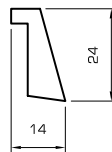

Profiled skirtings

1023 30 pic.

10x23 mm

Oak | Pine

1230 30 pic.

12x30 mm

Pine

0580 20 pic.

14x24 (Notch depth 4x17 mm)

Oak
Pine | Limba
Sipo/Mahogany

0564 10 pic.

20x24 (Notch depth 4x17 mm)

Beech
Oak | Pine