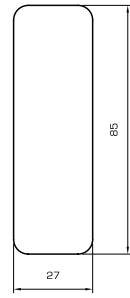

0307 50 pic.
14x14 mm

Beech | Oak
Cherry | Pine
Doussie | Sipo/Mahogany
Maple | Spruce
Walnut

0309 30 pic.
18x18 mm

Beech | Pine
Oak

Scotias

0533 30 pic.
18x18 mm

Oak | Pine

0536 25 pic.
22x22 mm

Oak | Spruce
Pine

Angles

0573  20 pic.
28x28 (Inner measurement ca.21x21 mm)
Pine | Spruce

0575  10 pic.
35x35 (Inner measurement ca.28x28 mm)
Pine | Spruce

Sauna profiles

0700  5 pic.
27x60 mm
Ayous/Abachi