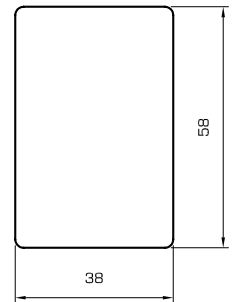

Oak | Spruce
Pine

Angles

0573  20 pic.
28x28 (Inner measurement ca.21x21 mm)
Pine | Spruce

0575  10 pic.
35x35 (Inner measurement ca.28x28 mm)
Pine | Spruce

Sauna profiles

0700  5 pic.
27x60 mm
Ayous/Abachi

6493  5 pic.
27x85 mm
Ayous/Abachi

Pipe coverings

0901  5 pic.
28x80 mm
Ayous/Abachi | White

0902  5 pic.
28x80 mm
Ayous/Abachi | White

Square profiles

0407  20 pic.
20x20 mm
Beech | Oak | Pine

0408  10 pic.
24x24 mm
Pine