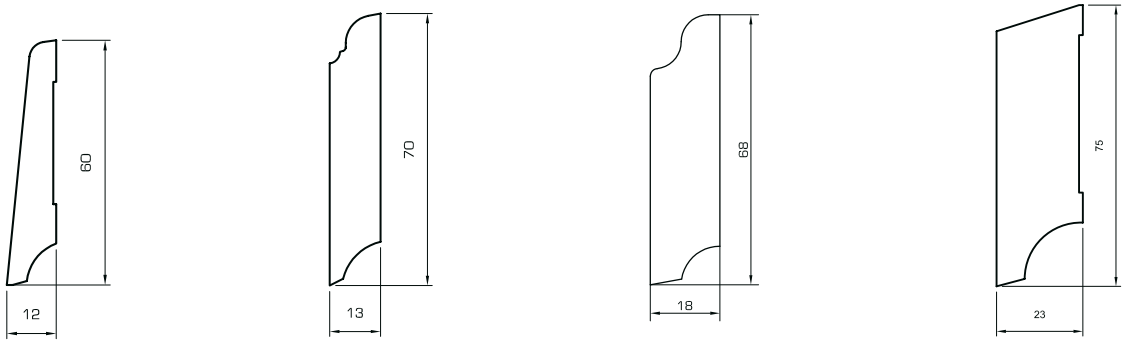

Skirting boards

1495 10 pic.
13x60 mm

Beech Maple Oak	Pine White
-----------------------	---------------

6842 5 pic.
16x60 mm

Beech Oak

0496 5 pic.
13x70 mm

Beech Oak	Pine White
--------------	---------------

Skirting boards

5547 10 pic.
12x60 mm

Beech
Maple

Oak

0500 5 pic.
13x70 mm

Beech
Oak

Pine
White

6112 5 pic.
18x70 mm