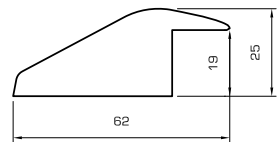

Half round profiles

Angle

T-bars

5710  6 pic.
58x21/14 mm
Beech | Oak

5732  6 pic.
57x24/19 mm
Beech | Oak

Profiled skirtings

Reducers

5726  6 pic.
58x22/14 mm
Beech | Oak