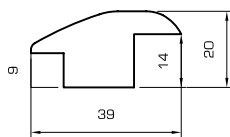

Wood to carpet

5712 6 pic.
40x20/14 mm
Beech | Oak

5731 6 pic.
42,5x23/18 mm
Beech | Oak