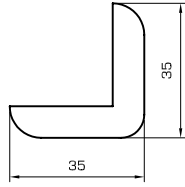

0307 50 pic.
14x14 mm

Beech | Oak
Cherry | Pine
Doussie | Sipo/Mahogany
Maple | Spruce
Walnut

0309 30 pic.
18x18 mm

Beech | Pine
Oak

Scotias

0533 30 pic.
18x18 mm

Oak | Pine

0536 25 pic.
22x22 mm

Oak | Spruce
Pine

Angles

0573  20 pic.
28x28 (Inner measurement ca.21x21 mm)
Pine | Spruce

0575  10 pic.
35x35 (Inner measurement ca.28x28 mm)
Pine | Spruce

Sauna profiles

0700  5 pic.
27x60 mm
Ayous/Abachi