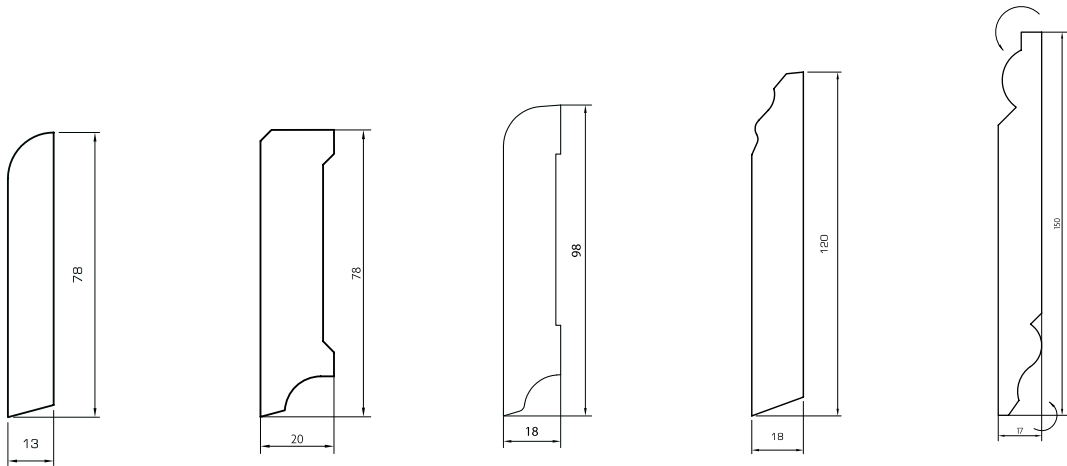

Skirting boards

5547 10 pic.
12x60 mm

Beech
Maple

Oak

0500 5 pic.
13x70 mm

Beech
Oak

Pine
White

6112 5 pic.
18x70 mm

Ayous/Abachi
Oak rustic

Spruce knotty
White

5600 5 pic.
23x75 mm

Oak rustic
White