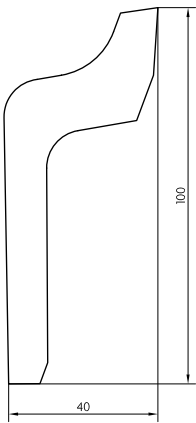

Angles

0573 20 pic.
28x28 (Inner measurement ca.21x21 mm)
Pine | Spruce

0575 10 pic.
35x35 (Inner measurement ca.28x28 mm)
Pine | Spruce

Sauna profiles

0700 5 pic.
27x60 mm
Ayous/Abachi

6493 5 pic.
27x85 mm
Ayous/Abachi

Pipe coverings

0901 5 pic.
28x80 mm
Ayous/Abachi | White

0902 5 pic.
28x80 mm
Ayous/Abachi | White

Square profiles

0407 20 pic.
20x20 mm
Beech | Oak | Pine

0408 10 pic.
24x24 mm
Pine